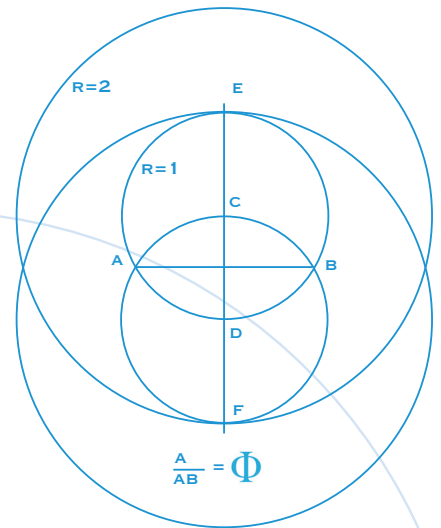

The Globe Gallery Olympiad Project

With Canadian artist Shelley Ouellet

Call for images

This is a great opportunity for you to get involved in a large scale public art installation.

Stage 1: Call for images

You are invited to submit an image that represents the place you live. This is a region wide project to celebrate the arrival of the Olympic torch in the North East. All received images will be shown on a dedicated page at www.globegallery.org/olympiad

Stage 2: Selection

Artist Shelley Ouellet will form a composite of selected images.

Stage 3: Workshops

Globe will hold workshops throughout the region from November 2011 until June 2012.

Stage 4: Installation

The finished artwork will be installed in a public building.

Stage 5: Launch event

To coincide with the arrival of the Olympic torch to Tyneside.

How to get involved

Everyone is welcome to submit their image. For more information on how to send us your image see www.globegallery.org/olympiad or email olympiad@globegallery.org